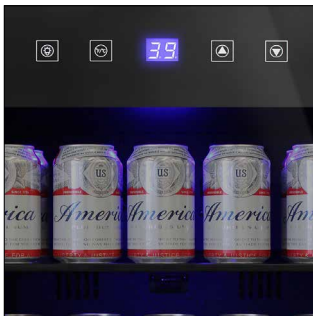

105-Can Touch Screen Beverage Cooler

EL-BCU101-01

Store your beverages in style with the sleek 105-Can Touch Screen Beverage Cooler by Element. The EL-BCU101-01 comes with 3 adjustable glass shelves, a blue LED interior light to illuminate your beverages, dual-pane tinted glass door with recessed handle, door lock & key, and a touch screen temperature control panel on the outside for easy accessibility. Soft blue led lighting illuminates your small beverage collection, creating a dramatic display. This unit is designed for freestanding installation only.

Control Panel

Shelves

Interior

Lock and Key

Features:

- Capacity: 105 12 oz. cans
- Dynamic / Silent Mode
- Single-zone beverage cooler
- Dual-pane tinted glass door with recessed handle
- Freestanding installation only
- Door lock and key
- Touch screen temperature control panel with blue LED display
- Interior light
- Control temperature range: 36-68°F
- 3 adjustable, tempered glass shelves
- Dimensions: 19 3/4"W x 21 1/2"D x 33 7/8"H