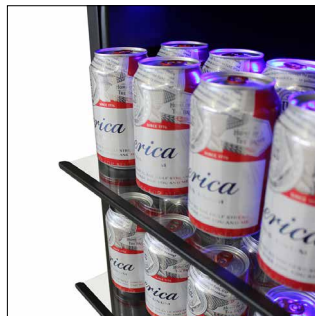

105-Can Touch Screen Beverage Cooler

EL-BCU101-01

Store your beverages in style with the sleek 105-Can Touch Screen Beverage Cooler by Element. The EL-BCU101-01 comes with 3 adjustable glass shelves, a blue LED interior light to illuminate your beverages, dual-pane tinted glass door with recessed handle, door lock & key, and a touch screen temperature control panel on the outside for easy accessibility. Soft blue led lighting illuminates your small beverage collection, creating a dramatic display. This unit is designed for freestanding installation only.

Control Panel

Shelves

Interior

Lock and Key

Features:

- Capacity: 105 12 oz. cans
- Dynamic / Silent Mode
- Single-zone beverage cooler
- Dual-pane tinted glass door with recessed handle
- Freestanding installation only
- Door lock and key
- Touch screen temperature control panel with blue LED display
- Interior light
- Control temperature range: 36-68°F
- 3 adjustable, tempered glass shelves
- Dimensions: 19 3/4"W x 21 1/2"D x 33 7/8"H