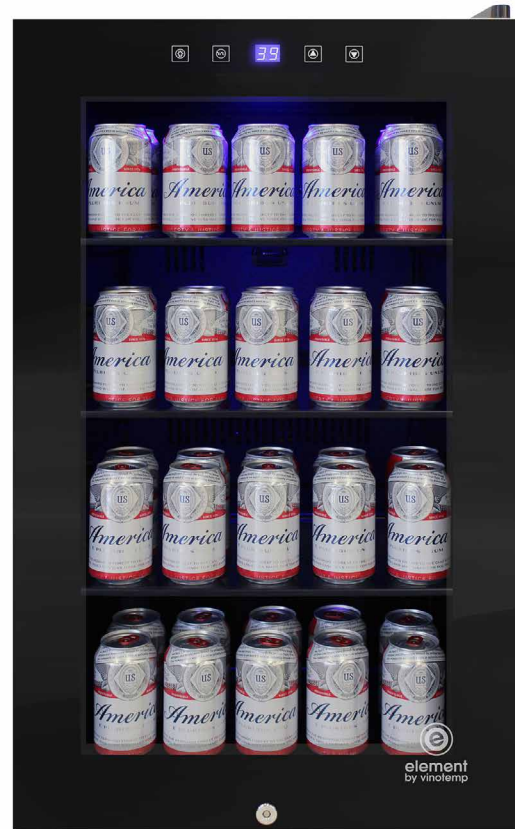

105-Can Touch Screen Beverage Cooler

EL-BCU101-01

Store your beverages in style with the sleek 105-Can Touch Screen Beverage Cooler by Element. The EL-BCU101-01 comes with 3 adjustable glass shelves, a blue LED interior light to illuminate your beverages, dual-pane tinted glass door with recessed handle, door lock & key, and a touch screen temperature control panel on the outside for easy accessibility. Soft blue led lighting illuminates your small beverage collection, creating a dramatic display. This unit is designed for freestanding installation only.

Control Panel

Shelves

Interior

Lock and Key

Features:

- Capacity: 105 12 oz. cans
- Dynamic / Silent Mode
- Single-zone beverage cooler
- Dual-pane tinted glass door with recessed handle
- Freestanding installation only
- Door lock and key
- Touch screen temperature control panel with blue LED display
- Interior light
- Control temperature range: 36-68°F
- 3 adjustable, tempered glass shelves
- Dimensions: 19 3/4"W x 21 1/2"D x 33 7/8"H